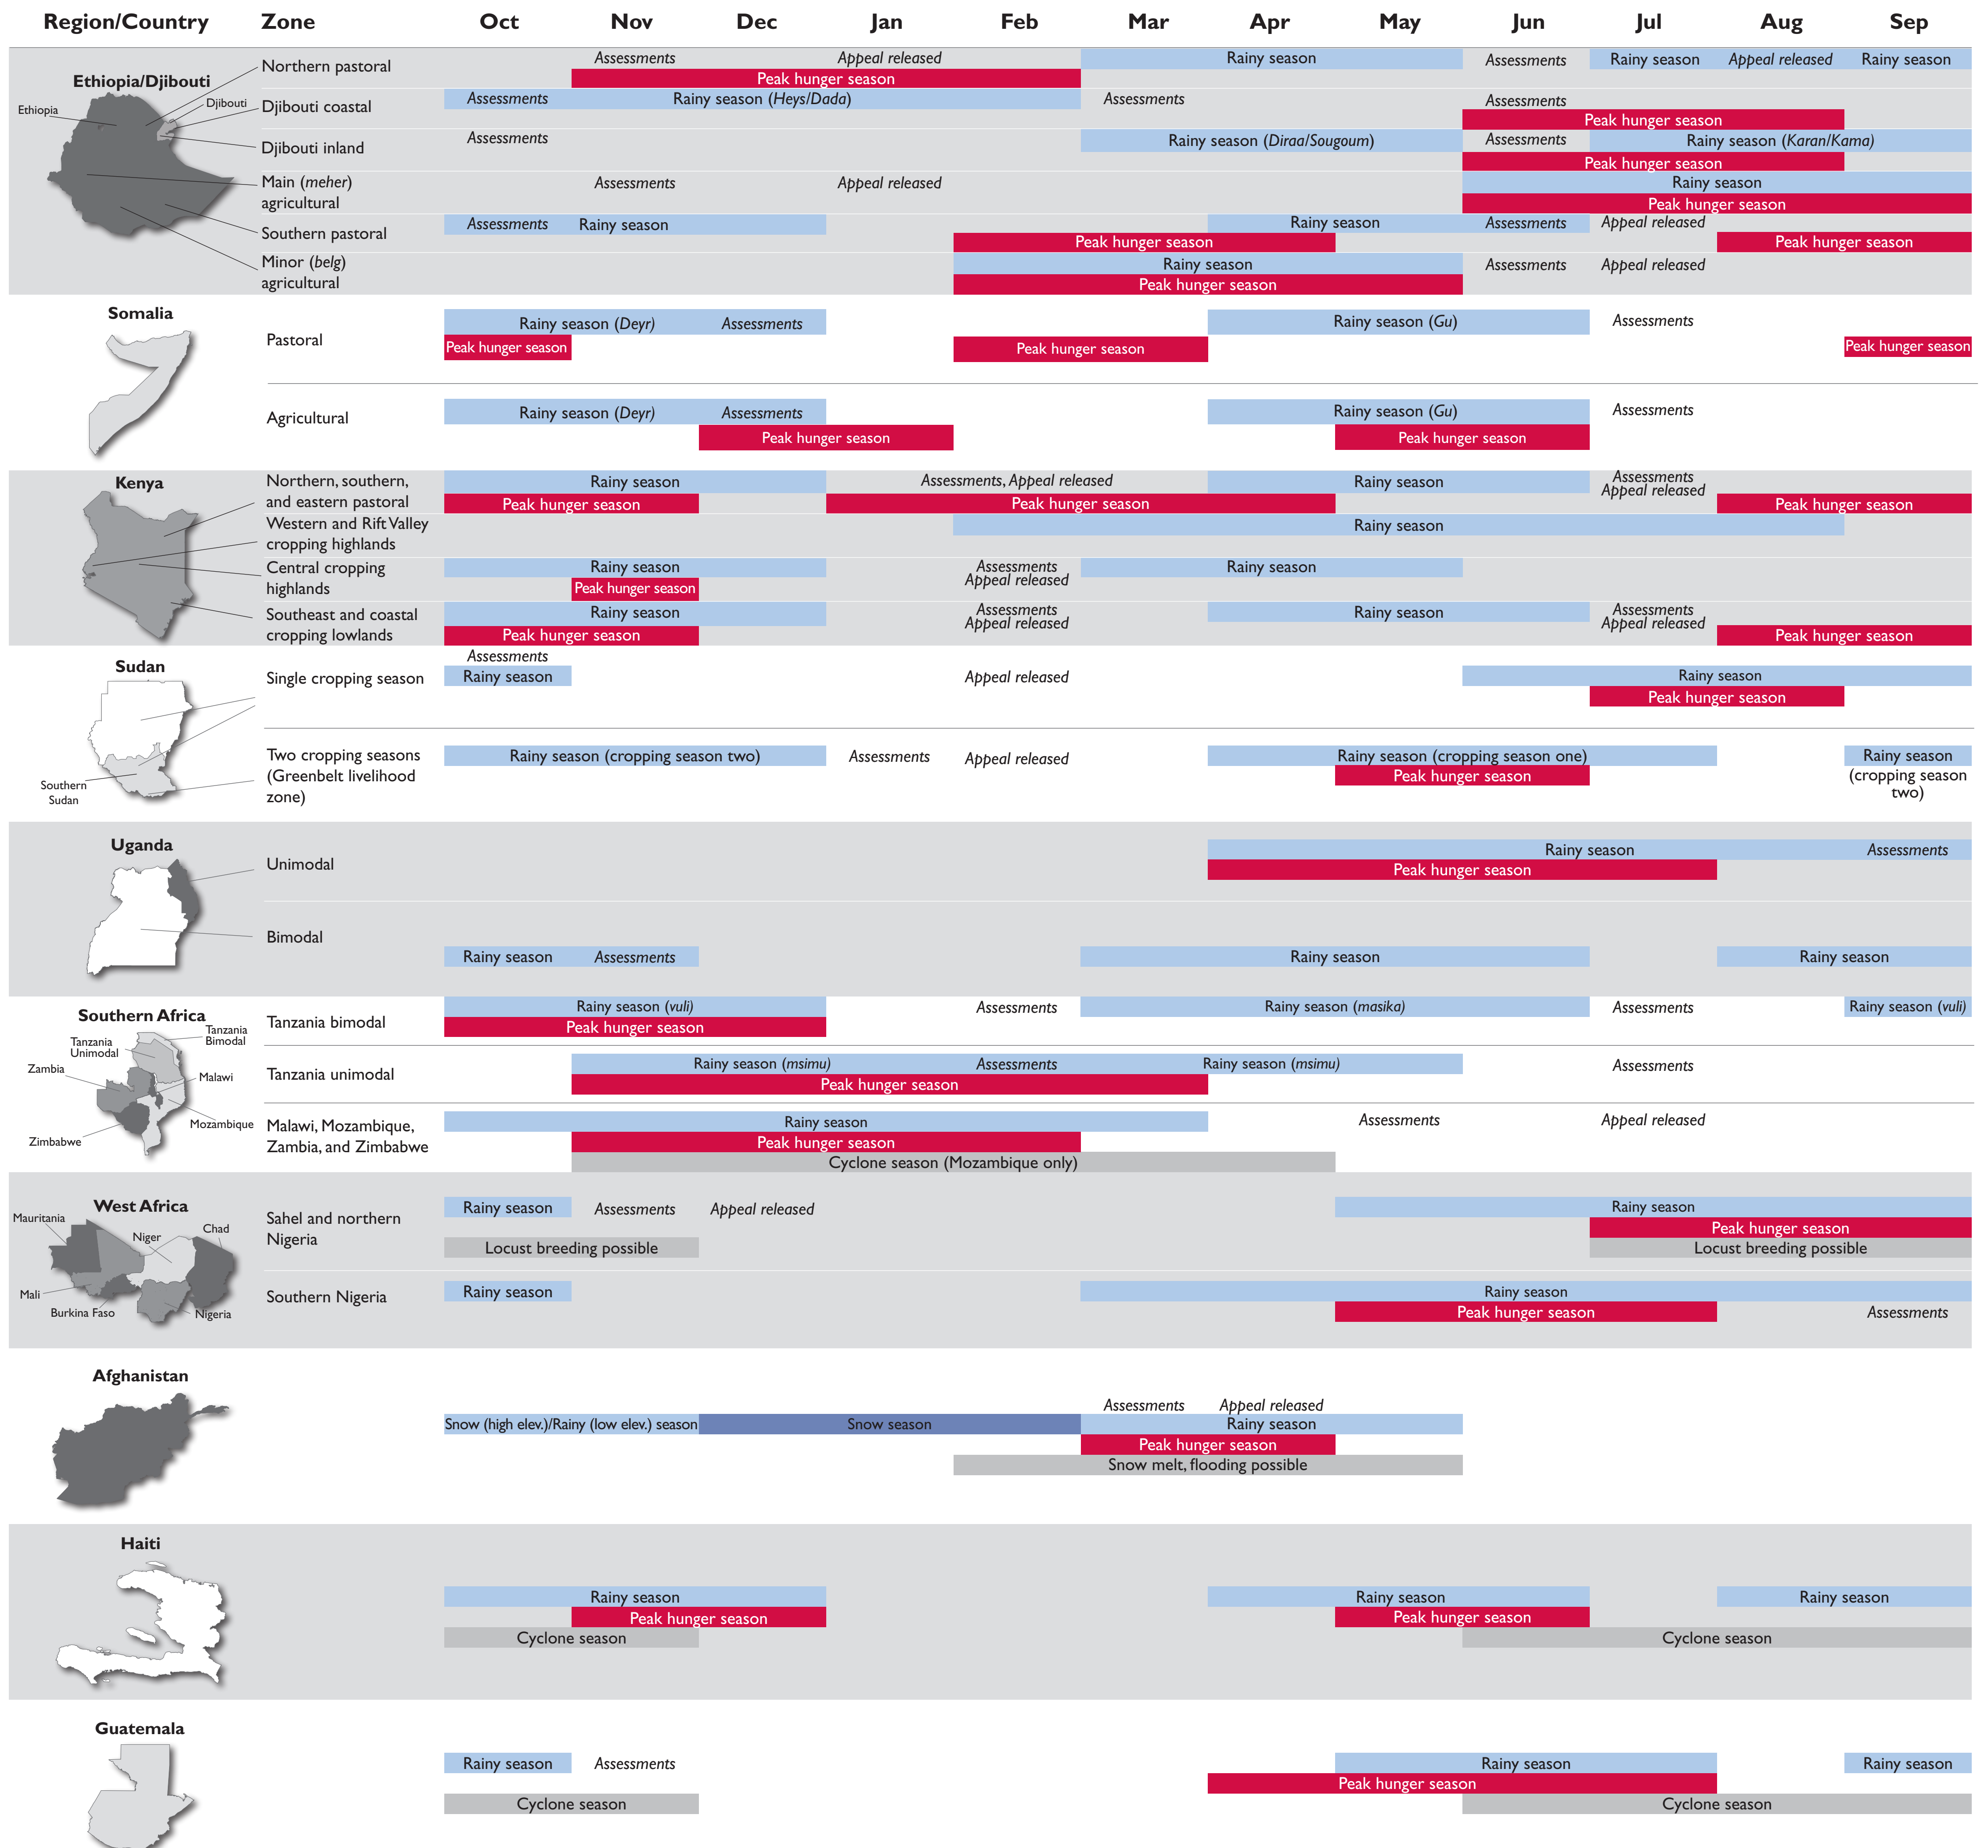

# Seasonal Calendar for Food Security and Assistance Planning

**Note:** This calendar includes countries/regions with an in-country FEWS NET presence. The seasons depicted were verified by FEWS NET country and regional representatives, and represent typical major seasons across wide geographic areas. Actual seasons may vary greatly. For more detailed seasonal calendars and season-specific events please visit [www.fews.net](http://www.fews.net). To provide feedback on this product, please contact [info@fews.net](mailto:info@fews.net). FEWS NET is a USAID-funded activity. The views expressed in this product do not necessarily reflect those of the United States Agency for International Development or the United States Government. Last updated November 3, 2008.